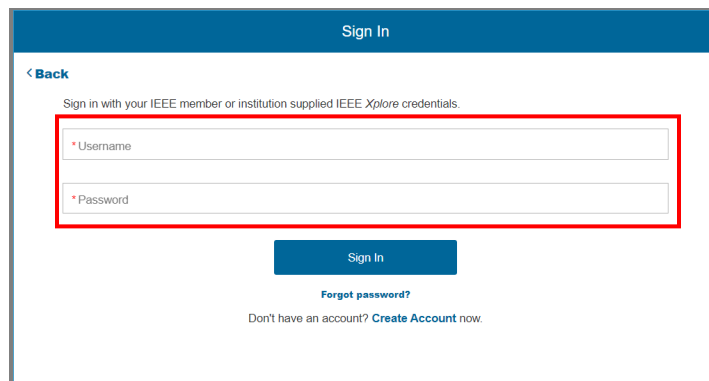

Overview

Once you have purchased a course on ILN and have an established IEEE account, you will be able to return to start or resume your course(s) at any time. This User Guide assumes you have already completed a purchase.

Logging Back into ILN

To log into your ILN homepage:

1. Open your browser and navigate to <https://iln.ieee.org>.

ILN Public Catalog Homepage

2. Click the **Sign In** link located in the upper right corner of the page.

ILN Navigation Bar with Sign in Link

3. Click Sign In with Username and Password.

Sign In with Username and Password Option

4. Complete the **Username (email address)** and **Password** fields, entering your existing personal IEEE account credentials.
5. Click the **Sign In** button.