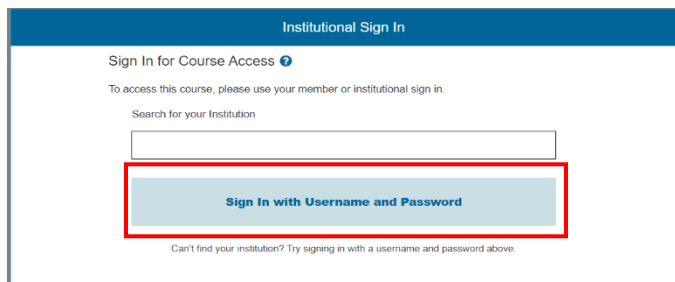

Overview

Once you have purchased a course on ILN and have an established IEEE account, you will be able to return to start or resume your course(s) at any time. This User Guide assumes you have already completed a purchase.

Logging Back into ILN

To log into your ILN homepage:

1. Open your browser and navigate to <https://iln.ieee.org>.

ILN Public Catalog Homepage

2. Click the **Sign In** link located in the upper right corner of the page.

ILN Navigation Bar with Sign in Link

3. Click Sign In with Username and Password.

Sign In with Username and Password Option

4. Complete the **Username (email address)** and **Password** fields, entering your existing personal IEEE account credentials.
5. Click the **Sign In** button.